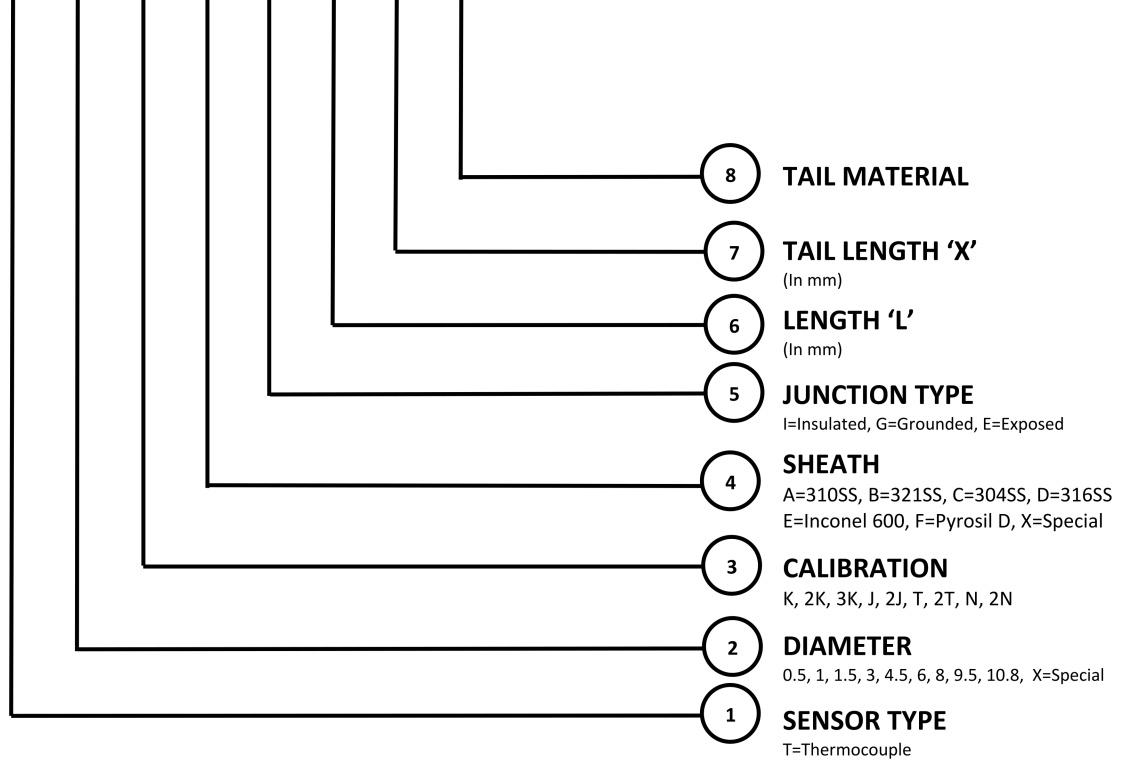

THERMOCOUPLE DATA SHEET GPB

GPB- - - - - - - - -

SELECTION

GPB - - - - - - - - -

Special Requirements: _____

Data Sheet GPB-TC

www.pyrosales.com.au

Pyrosales NSW
Unit 2, 41 Whyalla Place
PRESTONS NSW 2170
Tel: (02) 9790 1988
Fax: (02) 9790 1040
Email: sales@pyrosales.com.au